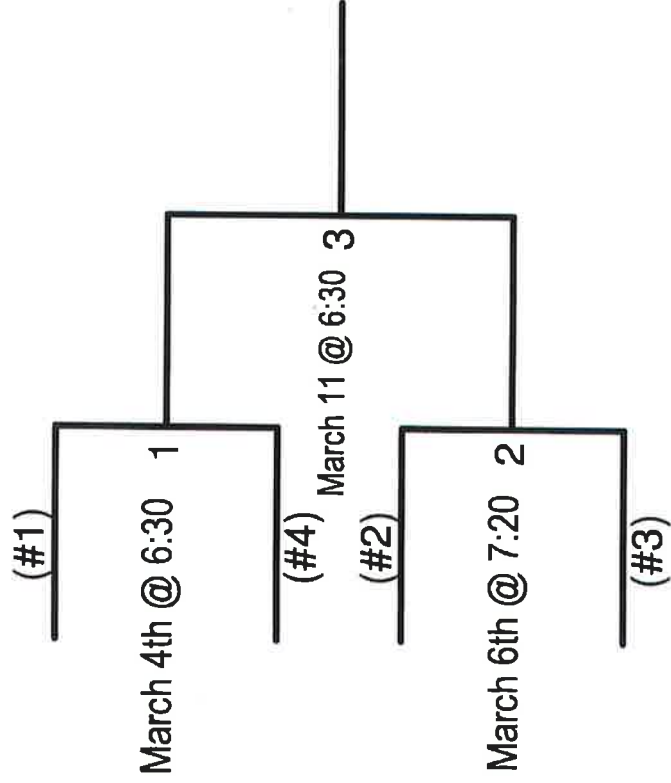

MON. JAN. 14	WED. JAN. 16
6:30 1 v 2	6:30 7 v 8
7:20 3 v 4	7:20 2 v 6
8:10 5 v 6	8:10 4 v 1

MON. JAN. 21	WED. JAN. 23
6:30 3 v 8	6:30 4 v 8
7:20 5 v 7	7:20 3 v 5
8:10 1 v 6	8:10 2 v 7

MON. JAN. 28	WED. JAN. 30
6:30 8 v 1	6:30 1 v 7
7:20 6 v 7	7:20 4 v 5
8:10 2 v 3	8:10 6 v 2

MON. FEB. 18	WED. FEB. 20
6:30	6:30 8 v 7
7:20	7:20 4 v 5
8:10	8:10 6 v 1

MON. FEB. 25	WED. FEB. 27
6:30 8 v 4	6:30 6 v 2
7:20 7 v 2	7:20 7 v 5
8:10 5 v 1	8:10 1 v 4

MON. MARCH 4	WED. MARCH 6
6:30 Game 1 - Gold	6:30 Game 2 -Silver
7:20 Game 1 - Silver	7:20 Game 2 - Gold

CHAMPIONSHIP - MON. MARCH 11	
6:30	Game 3-Gold Championship
7:20	Game 3-Silver Championship

ALL GAMES @ EASTSIDE

All games & practices are cancelled on Feb 13th & 14th due to the snow day causing PTC to be rescheduled.

### 5th & 6th Gold Bracket